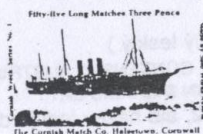

CORNISH WRECK - Serie 1.... (vícebarevná : bílá) 49 x 29
781 CORNISH WRECK SERIES No1, FIFTY FIVE LONG MATCHES THREE PENCE - MADE BY SOLO WORKS AUSTRIA, THE CORNISH MATCH CO. HALSETOWN, CORNWALL (obr. 1)